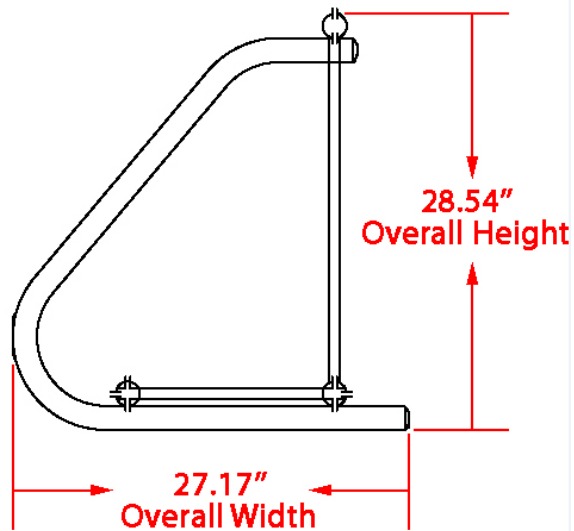

## Traditional Bike Rack [9 bike capacity]

Front View

Side View

Material	Finish	Dimensions	Weight
Steel tubing	Galvanized PLUS clear coat finish	108.07" l x 27.17" w x 28.54" h	74 lbs.
<b>Type of Mount:</b>	Portable		
<b>Size of Tubing:</b>	Grid: 0.71" x 15-gauge Frame: 1.65" x 14-gauge		