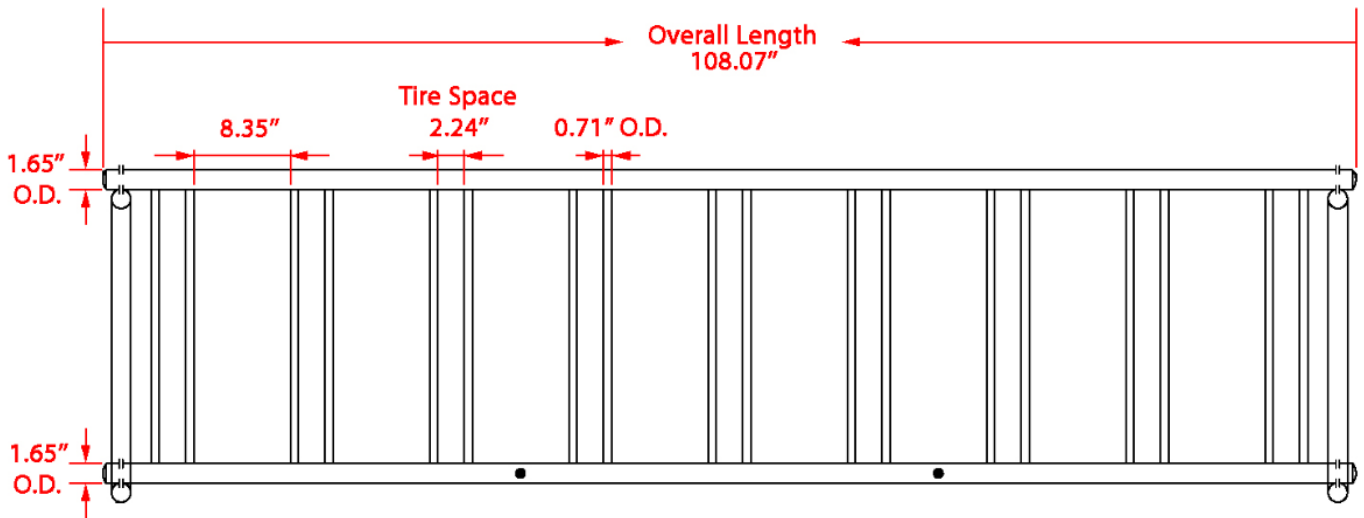

## Traditional Bike Rack [9 bike capacity]

Front View

Side View

Material	Finish	Dimensions	Weight
Steel tubing	Galvanized PLUS clear coat finish	108.07" l x 27.17" w x 28.54" h	74 lbs.
<b>Type of Mount:</b>	Portable		
<b>Size of Tubing:</b>	Grid: 0.71" x 15-gauge Frame: 1.65" x 14-gauge		