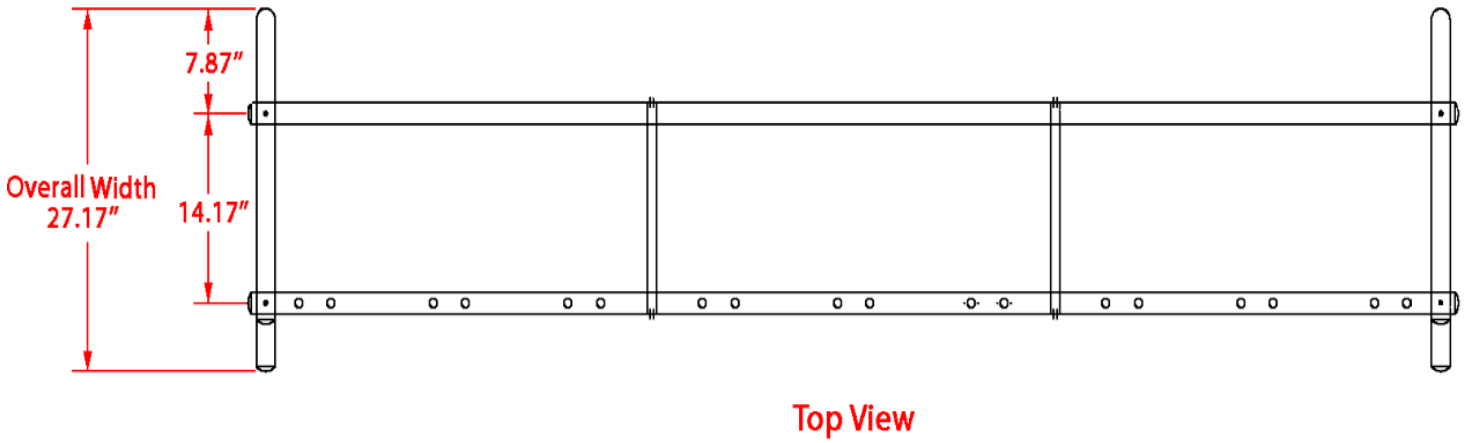

## Traditional Bike Rack [9 bike capacity]

Front View

Side View

Material	Finish	Dimensions	Weight
Steel tubing	Galvanized PLUS clear coat finish	108.07" l x 27.17" w x 28.54" h	74 lbs.
<b>Type of Mount:</b>	Portable		
<b>Size of Tubing:</b>	Grid: 0.71" x 15-gauge Frame: 1.65" x 14-gauge		