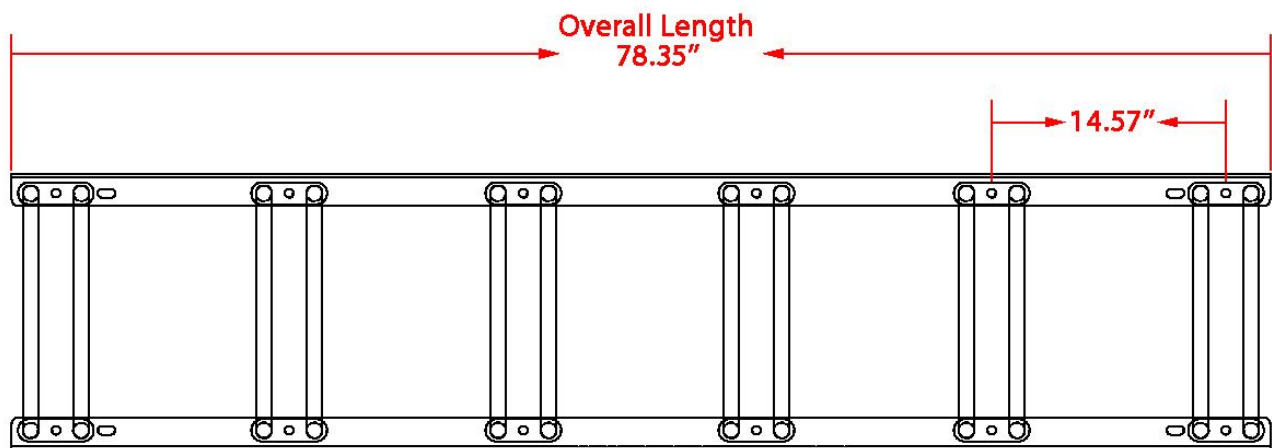

Specification Sheet

Curve-It Bike Rack [6 bike capacity]

Front View

Top View

Side View

Material:	14-gauge steel tubing
Finish:	Galvanized PLUS clear coat finish
Tire Space:	2.17"
Weight:	38 lbs.