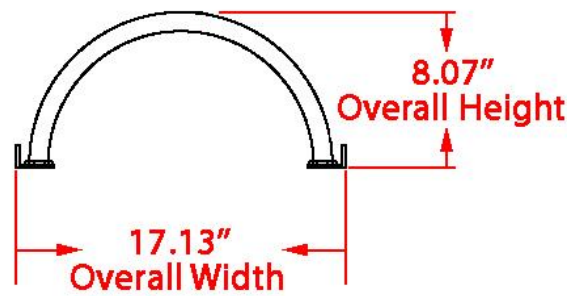

Specification Sheet

Curve-It Bike Rack [6 bike capacity]

Front View

Top View

Side View

Material:	14-gauge steel tubing
Finish:	Galvanized PLUS clear coat finish
Tire Space:	2.17"
Weight:	38 lbs.