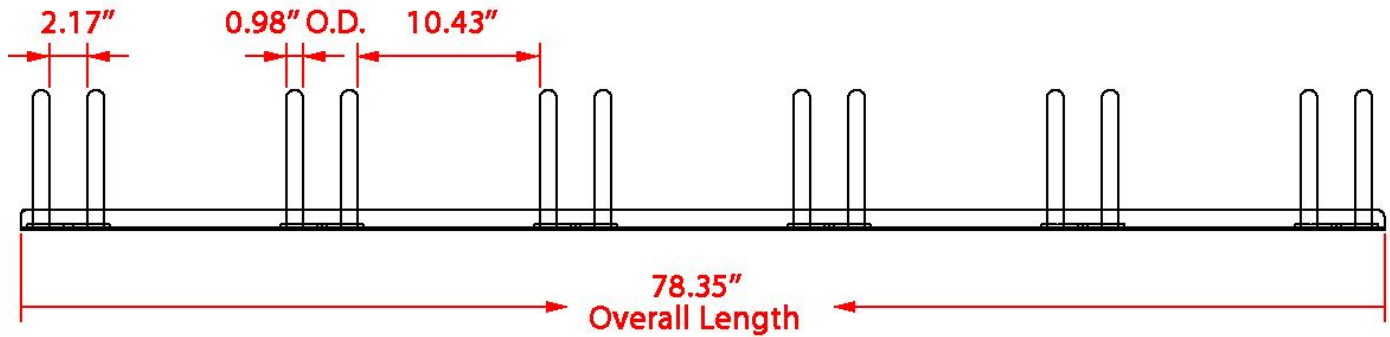

Specification Sheet

Curve-It Bike Rack [6 bike capacity]

Front View

Top View

Side View

Material:	14-gauge steel tubing
Finish:	Galvanized PLUS clear coat finish
Tire Space:	2.17"
Weight:	38 lbs.