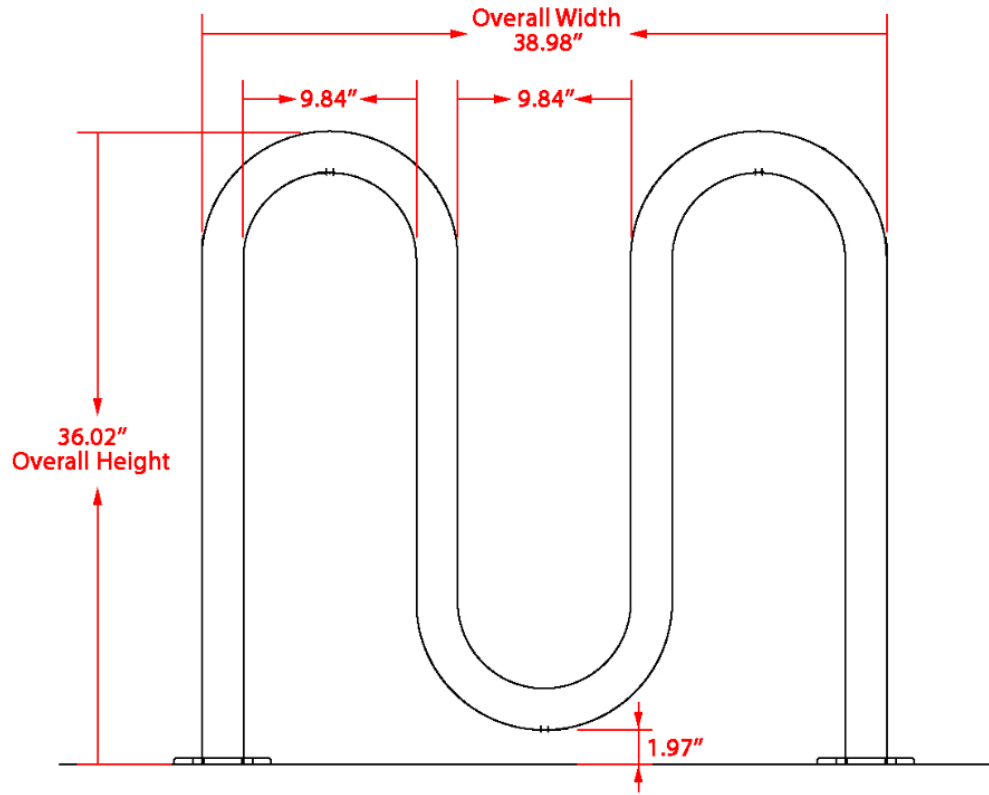

Specification Sheet

Park-It 5 Bike Rack, Surface Mount

Front View

1-7/8" O.D.

Side View

Surface Mount Plate

Material	Finish	Dimensions	Weight
Steel tubing	Galvanized PLUS clear coat finish	38.98" w x 36.02" h Footprint: 42.13" w x 36.02" h	33 lbs.
Type of Mount:	Surface mount		
Size of Tubing:	1-7/8" O.D. x 11-gauge		