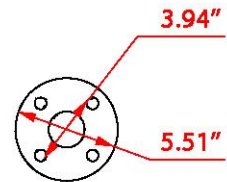

Specification Sheet

Park-It 5 Bike Rack, Surface Mount

Front View

1-7/8" O.D.

Side View

Surface Mount Plate

Material	Finish	Dimensions	Weight
Steel tubing	Galvanized PLUS clear coat finish	38.98" w x 36.02" h Footprint: 42.13" w x 36.02" h	33 lbs.
Type of Mount:	Surface mount		
Size of Tubing:	1-7/8" O.D. x 11-gauge		