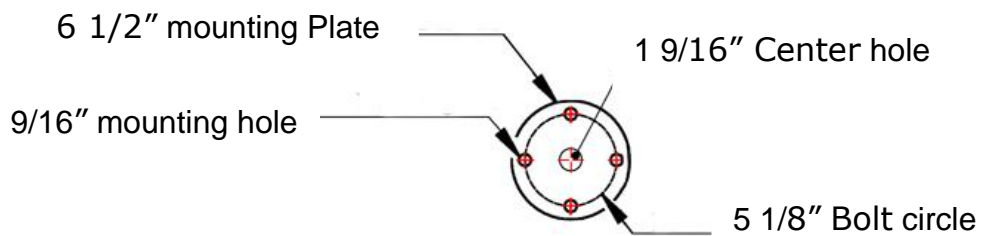

Specification Sheet

Two Bike Post

Front view

Material: Carbon steel

Finish: Powder coating

Two Bike Post

Side view

Bottom Plate view