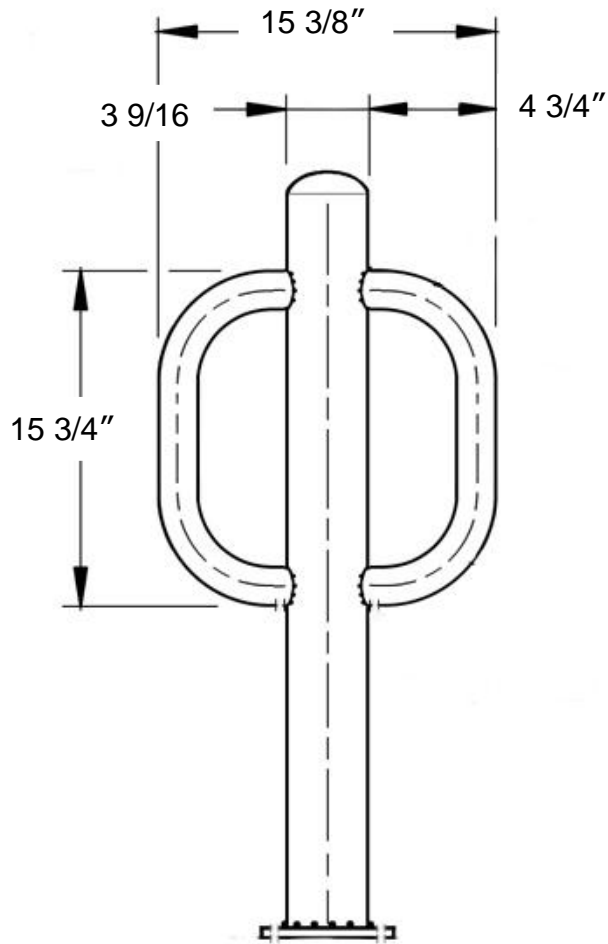

Specification Sheet

Two Bike Post

Front view

Material: Carbon steel

Finish: Powder coating

Two Bike Post

Side view

Bottom Plate view