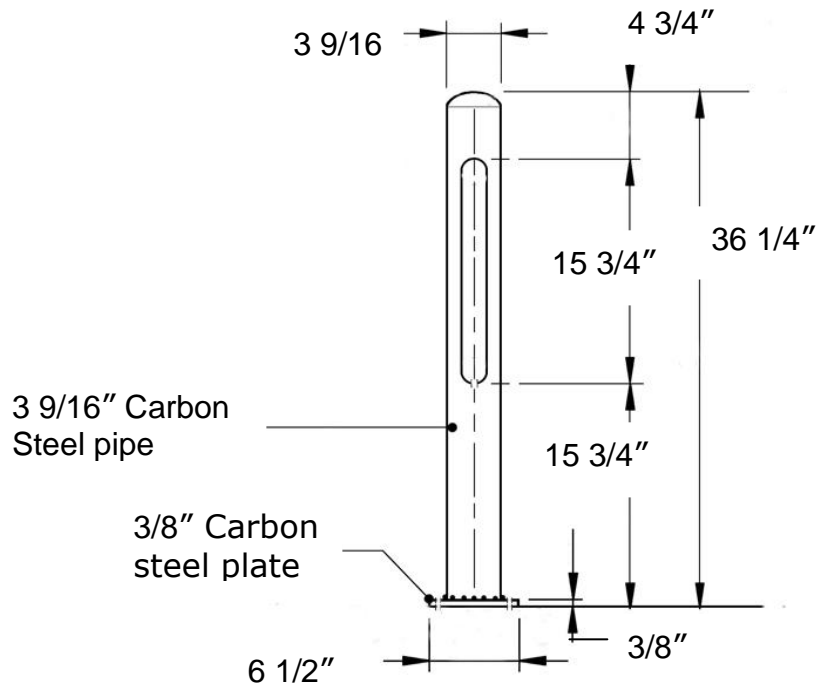

Specification Sheet

Two Bike Post

Front view

Material: Carbon steel

Finish: Powder coating

Two Bike Post

Side view

Bottom Plate view