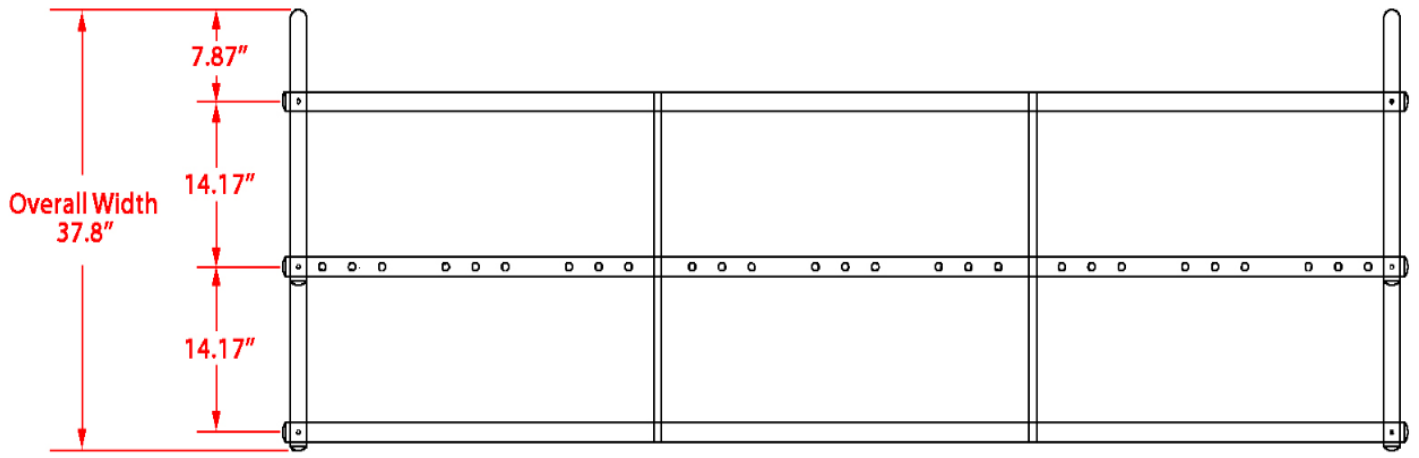

# Specification Sheet

## Traditional Bike Rack [18 bike capacity]

Top View

Material	Finish	Dimensions	Weight
Steel tubing	Galvanized PLUS clear coat finish	111.5" l x 37.8" w x 28.54" h	104 lbs.
<b>Type of Mount:</b>	Portable		
<b>Size of Tubing:</b>	Grid: 0.71" x 15-gauge Frame: 1.65" x 14-gauge		