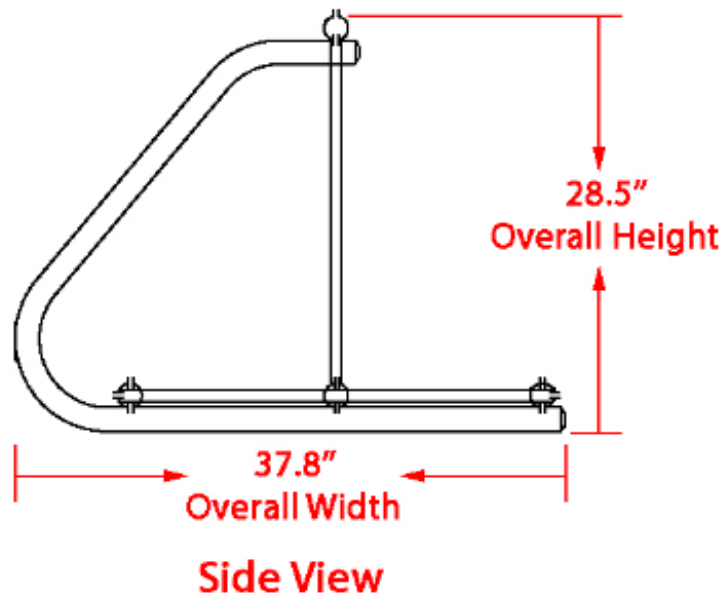

## Traditional Bike Rack [18 bike capacity]

Top View

Material	Finish	Dimensions	Weight
Steel tubing	Galvanized PLUS clear coat finish	111.5" l x 37.8" w x 28.54" h	104 lbs.
<b>Type of Mount:</b>	Portable		
<b>Size of Tubing:</b>	Grid: 0.71" x 15-gauge Frame: 1.65" x 14-gauge		