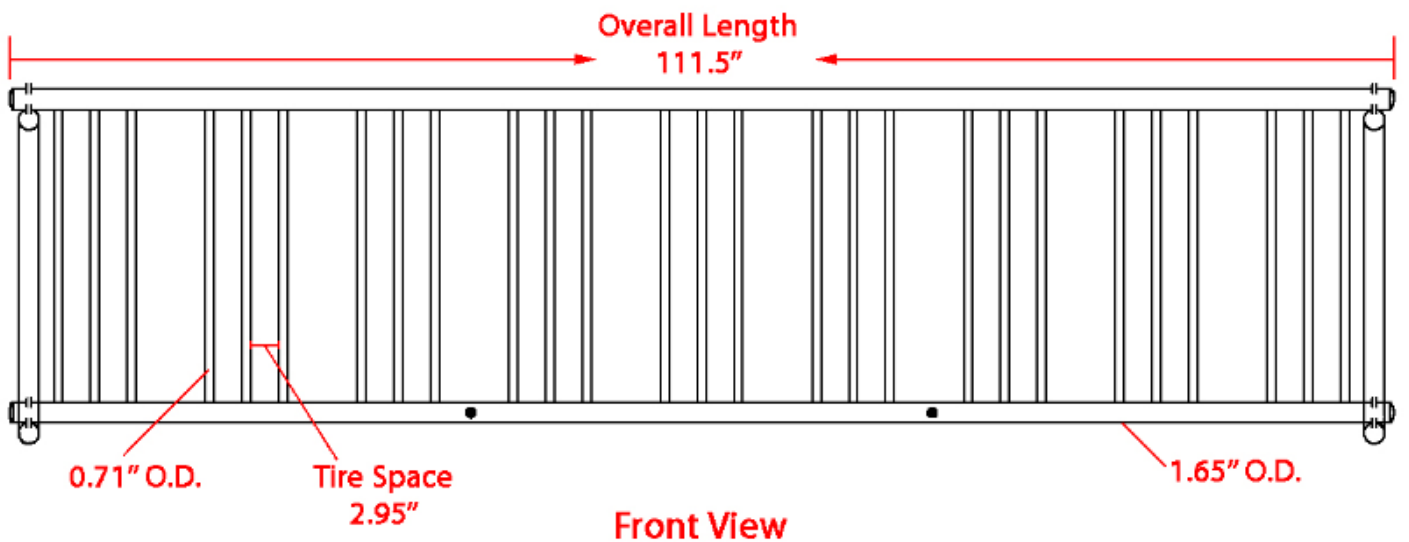

## Traditional Bike Rack [18 bike capacity]

Top View

Material	Finish	Dimensions	Weight
Steel tubing	Galvanized PLUS clear coat finish	111.5" l x 37.8" w x 28.54" h	104 lbs.
<b>Type of Mount:</b>	Portable		
<b>Size of Tubing:</b>	Grid: 0.71" x 15-gauge Frame: 1.65" x 14-gauge		